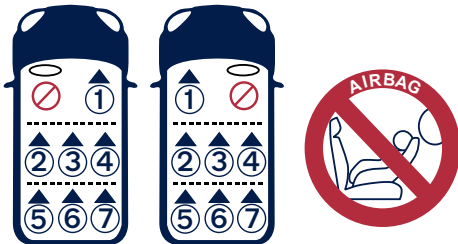

Vehicle fitting information

For Installation with 3-point-belt

Only suitable if the approved vehicles are fitted with 3 point with retractor safety-belts, approved to UN/ECE Regulation No. 16 or other equivalent standards.

For Installation with ISOFIX System

This is an ISOFIX CHILD RESTRAINT SYSTEM. It is approved to Regulation NO. 44, 04 series of amendments for general use in vehicles fitted with ISOFIX anchorages systems.

It will fit vehicles with positions approved as ISOFIX positions (as detailed in the vehicle handbook), depending on the category of the child seat and of the fixture.

If in doubt, consult either the child restraint manufacturer or vehicle manufacturer.

This child restraint is classified for “Semi universal” use. It is suitable to fit into seat positions in most cars. The numbers on the diagram below correspond with the vehicle fitting positions listed in the following pages.

Before you purchase the vehicle, check that it is equipped with the appropriate anchorages.

ALWAYS give priority to the rear seats of your vehicle.

DO NOT fit your child restraint onto a vehicle seat fitted with an airbag, unless it can be, and is deactivated. Death or serious injuries can be caused by an activated AIRBAG system.

- Your child restraint can be fitted
- ✗ Your child restraint can not be fitted
- ⚡ Electric or hybrid vehicles
- 🚗 i-Size vehicles

SB! Vehicles with under floor storage boxes.

If your vehicle is not listed in this manual or it is not marked with either a • or ✗ then please refer to your vehicle’s handbook or contact the manufacturer for further information. Seat positions in other cars may also be suitable to accept the child restraint. If in doubt, consult either the child restraint manufacturer or the retailer.

The ISOFIX size class for which this device is intended is C and D.

Mass Group: 0+

Weight: Child weighing under 13kg (approximately 1.5 years old or under)