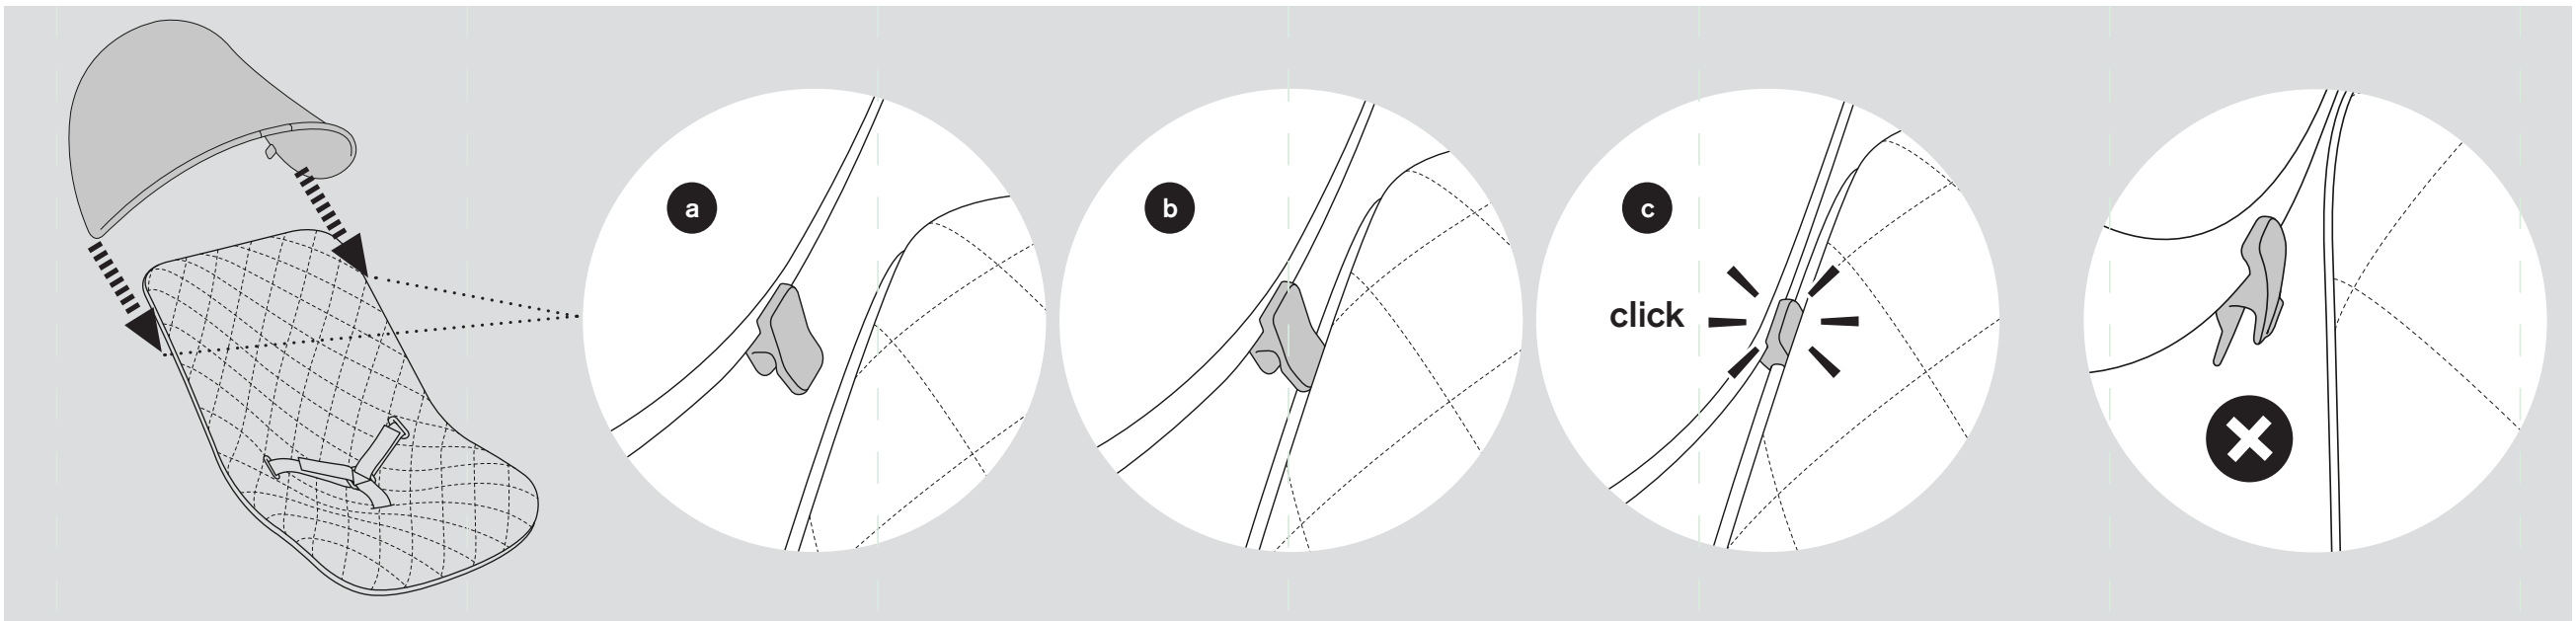

1

2

3

4

5

CY_171_22B1_A0117