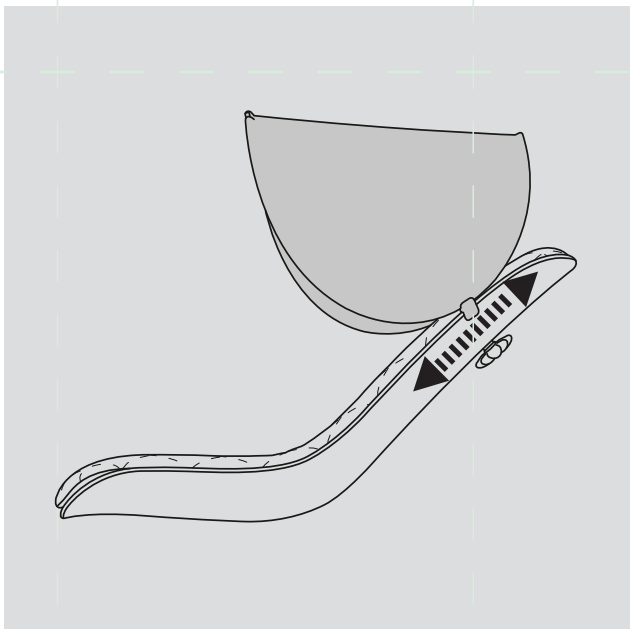

1

2

3

4

5

CY_171_22B1_A0117