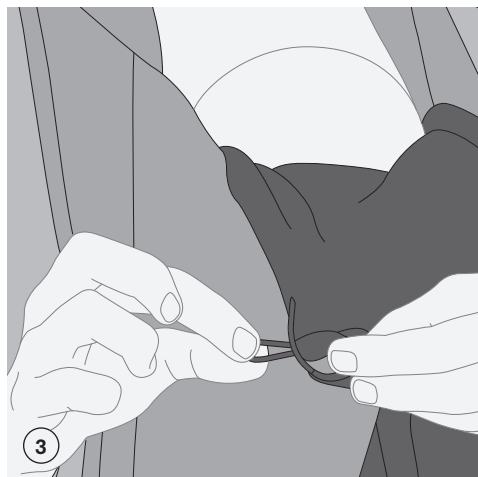

YEMA
BABYCARRIER

INDEX

| | | |
|--|---|----|
|  | Settings – Safety Loop for Hipbelt Buckle | 5 |
|  | Settings – Adjusting the Panel | 6 |
|  | Settings – Using the Headrest | 8 |
|  | Front Carry – Put the baby in | 11 |
|  | Front Carry – Take the baby out | 16 |
|  | Back Carry – Put the baby in | 17 |
|  | Back Carry – Take the baby out | 22 |
|  | Hip Carry – Put the baby in | 25 |
|  | Hip Carry – Take the baby out | 31 |

| Age | Size (length) | Recommended Panelwidth | Panel adjustment |
|-----------------------|---------------|------------------------|------------------|
| Newborn - 1month | 50 - 56 cm | 20 - 27 cm | 0 - 1 m |
| 1 -5 months | 56 - 62 cm | 27 - 32 cm | 1 m - 5 m |
| 5 - 12 month | 62 - 74 cm | 32 - 37 cm | 5 m - 12 m |
| 12 months - 18 months | 74 - 80 cm | 37 - 40 cm | 12 m - 18 m |
| > 18 months | > 80 cm | 40 - 42 cm | > 18 m |