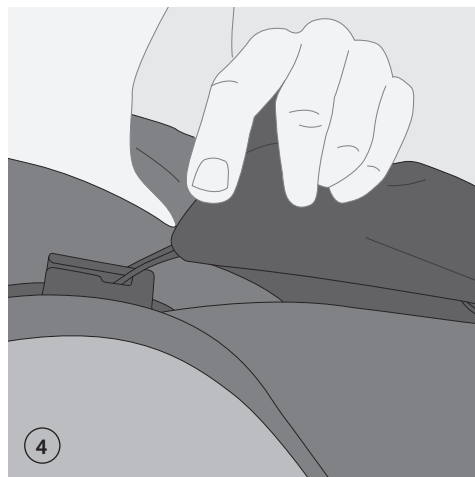

YEMA
BABYCARRIER

INDEX

| | | |
|--|---|----|
|  | Settings – Safety Loop for Hipbelt Buckle | 5 |
|  | Settings – Adjusting the Panel | 6 |
|  | Settings – Using the Headrest | 8 |
|  | Front Carry – Put the baby in | 11 |
|  | Front Carry – Take the baby out | 16 |
|  | Back Carry – Put the baby in | 17 |
|  | Back Carry – Take the baby out | 22 |
|  | Hip Carry – Put the baby in | 25 |
|  | Hip Carry – Take the baby out | 31 |

| Age | Size (length) | Recommended Panelwidth | Panel adjustment |
|-----------------------|---------------|------------------------|------------------|
| Newborn - 1month | 50 - 56 cm | 20 - 27 cm | 0 - 1 m |
| 1 -5 months | 56 - 62 cm | 27 - 32 cm | 1 m - 5 m |
| 5 - 12 month | 62 - 74 cm | 32 - 37 cm | 5 m - 12 m |
| 12 months - 18 months | 74 - 80 cm | 37 - 40 cm | 12 m - 18 m |
| > 18 months | > 80 cm | 40 - 42 cm | > 18 m |