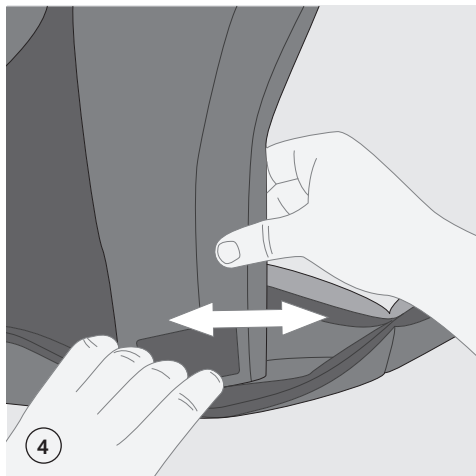

YEMA
BABYCARRIER

INDEX

| | | |
|--|---|----|
|  | Settings – Safety Loop for Hipbelt Buckle | 5 |
|  | Settings – Adjusting the Panel | 6 |
|  | Settings – Using the Headrest | 8 |
|  | Front Carry – Put the baby in | 11 |
|  | Front Carry – Take the baby out | 16 |
|  | Back Carry – Put the baby in | 17 |
|  | Back Carry – Take the baby out | 22 |
|  | Hip Carry – Put the baby in | 25 |
|  | Hip Carry – Take the baby out | 31 |

| Age | Size (length) | Recommended Panelwidth | Panel adjustment |
|-----------------------|---------------|------------------------|------------------|
| Newborn - 1month | 50 - 56 cm | 20 - 27 cm | 0 - 1 m |
| 1 -5 months | 56 - 62 cm | 27 - 32 cm | 1 m - 5 m |
| 5 - 12 month | 62 - 74 cm | 32 - 37 cm | 5 m - 12 m |
| 12 months - 18 months | 74 - 80 cm | 37 - 40 cm | 12 m - 18 m |
| > 18 months | > 80 cm | 40 - 42 cm | > 18 m |