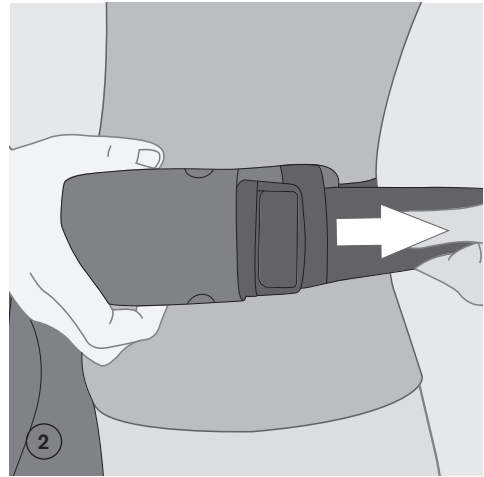

YEMA
BABYCARRIER

INDEX

| | | |
|--|---|----|
|  | Settings – Safety Loop for Hipbelt Buckle | 5 |
|  | Settings – Adjusting the Panel | 6 |
|  | Settings – Using the Headrest | 8 |
|  | Front Carry – Put the baby in | 11 |
|  | Front Carry – Take the baby out | 16 |
|  | Back Carry – Put the baby in | 17 |
|  | Back Carry – Take the baby out | 22 |
|  | Hip Carry – Put the baby in | 25 |
|  | Hip Carry – Take the baby out | 31 |

| Age | Size (length) | Recommended Panelwidth | Panel adjustment |
|-----------------------|---------------|------------------------|------------------|
| Newborn - 1month | 50 - 56 cm | 20 - 27 cm | 0 - 1 m |
| 1 -5 months | 56 - 62 cm | 27 - 32 cm | 1 m - 5 m |
| 5 - 12 month | 62 - 74 cm | 32 - 37 cm | 5 m - 12 m |
| 12 months - 18 months | 74 - 80 cm | 37 - 40 cm | 12 m - 18 m |
| > 18 months | > 80 cm | 40 - 42 cm | > 18 m |