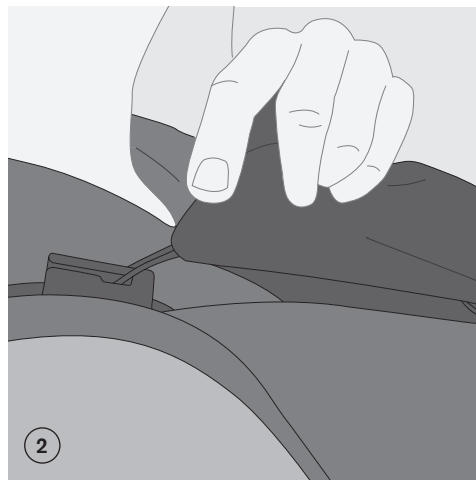

YEMA
BABYCARRIER

INDEX

| | | |
|--|---|----|
|  | Settings – Safety Loop for Hipbelt Buckle | 5 |
|  | Settings – Adjusting the Panel | 6 |
|  | Settings – Using the Headrest | 8 |
|  | Front Carry – Put the baby in | 11 |
|  | Front Carry – Take the baby out | 16 |
|  | Back Carry – Put the baby in | 17 |
|  | Back Carry – Take the baby out | 22 |
|  | Hip Carry – Put the baby in | 25 |
|  | Hip Carry – Take the baby out | 31 |

| Age | Size (length) | Recommended Panelwidth | Panel adjustment |
|-----------------------|---------------|------------------------|------------------|
| Newborn - 1month | 50 - 56 cm | 20 - 27 cm | 0 - 1 m |
| 1 -5 months | 56 - 62 cm | 27 - 32 cm | 1 m - 5 m |
| 5 - 12 month | 62 - 74 cm | 32 - 37 cm | 5 m - 12 m |
| 12 months - 18 months | 74 - 80 cm | 37 - 40 cm | 12 m - 18 m |
| > 18 months | > 80 cm | 40 - 42 cm | > 18 m |