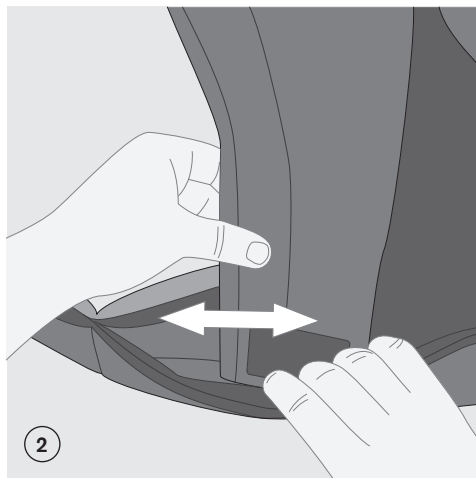

YEMA
BABYCARRIER

INDEX

| | | |
|--|---|----|
|  | Settings – Safety Loop for Hipbelt Buckle | 5 |
|  | Settings – Adjusting the Panel | 6 |
|  | Settings – Using the Headrest | 8 |
|  | Front Carry – Put the baby in | 11 |
|  | Front Carry – Take the baby out | 16 |
|  | Back Carry – Put the baby in | 17 |
|  | Back Carry – Take the baby out | 22 |
|  | Hip Carry – Put the baby in | 25 |
|  | Hip Carry – Take the baby out | 31 |

| Age | Size (length) | Recommended Panelwidth | Panel adjustment |
|-----------------------|---------------|------------------------|------------------|
| Newborn - 1month | 50 - 56 cm | 20 - 27 cm | 0 - 1 m |
| 1 -5 months | 56 - 62 cm | 27 - 32 cm | 1 m - 5 m |
| 5 - 12 month | 62 - 74 cm | 32 - 37 cm | 5 m - 12 m |
| 12 months - 18 months | 74 - 80 cm | 37 - 40 cm | 12 m - 18 m |
| > 18 months | > 80 cm | 40 - 42 cm | > 18 m |