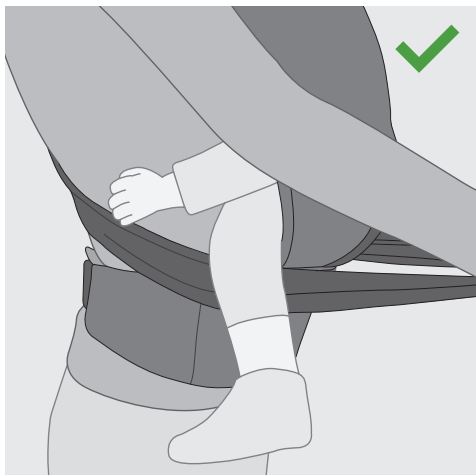

YEMA
BABYCARRIER

INDEX

| | | |
|--|---|----|
|  | Settings – Safety Loop for Hipbelt Buckle | 5 |
|  | Settings – Adjusting the Panel | 6 |
|  | Settings – Using the Headrest | 8 |
|  | Front Carry – Put the baby in | 11 |
|  | Front Carry – Take the baby out | 16 |
|  | Back Carry – Put the baby in | 17 |
|  | Back Carry – Take the baby out | 22 |
|  | Hip Carry – Put the baby in | 25 |
|  | Hip Carry – Take the baby out | 31 |

| Age | Size (length) | Recommended Panelwidth | Panel adjustment |
|-----------------------|---------------|------------------------|------------------|
| Newborn - 1month | 50 - 56 cm | 20 - 27 cm | 0 - 1 m |
| 1 -5 months | 56 - 62 cm | 27 - 32 cm | 1 m - 5 m |
| 5 - 12 month | 62 - 74 cm | 32 - 37 cm | 5 m - 12 m |
| 12 months - 18 months | 74 - 80 cm | 37 - 40 cm | 12 m - 18 m |
| > 18 months | > 80 cm | 40 - 42 cm | > 18 m |