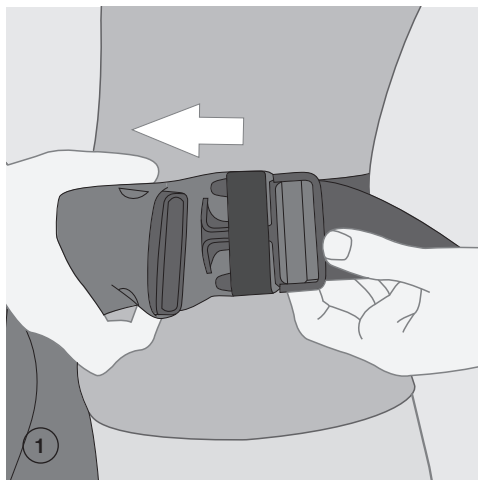

YEMA
BABYCARRIER

INDEX

| | | |
|--|---|----|
|  | Settings – Safety Loop for Hipbelt Buckle | 5 |
|  | Settings – Adjusting the Panel | 6 |
|  | Settings – Using the Headrest | 8 |
|  | Front Carry – Put the baby in | 11 |
|  | Front Carry – Take the baby out | 16 |
|  | Back Carry – Put the baby in | 17 |
|  | Back Carry – Take the baby out | 22 |
|  | Hip Carry – Put the baby in | 25 |
|  | Hip Carry – Take the baby out | 31 |

| Age | Size (length) | Recommended Panelwidth | Panel adjustment |
|-----------------------|---------------|------------------------|------------------|
| Newborn - 1month | 50 - 56 cm | 20 - 27 cm | 0 - 1 m |
| 1 -5 months | 56 - 62 cm | 27 - 32 cm | 1 m - 5 m |
| 5 - 12 month | 62 - 74 cm | 32 - 37 cm | 5 m - 12 m |
| 12 months - 18 months | 74 - 80 cm | 37 - 40 cm | 12 m - 18 m |
| > 18 months | > 80 cm | 40 - 42 cm | > 18 m |