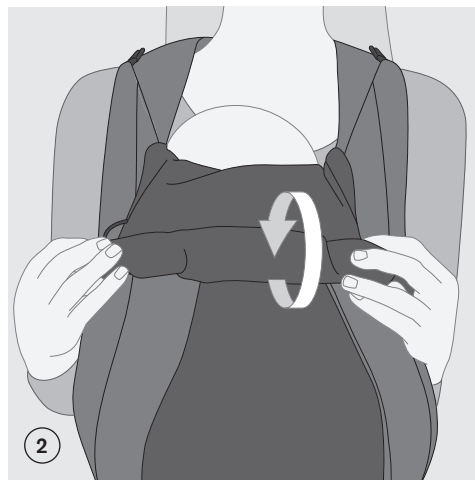

YEMA
BABYCARRIER

INDEX

| | | |
|--|---|----|
|  | Settings – Safety Loop for Hipbelt Buckle | 5 |
|  | Settings – Adjusting the Panel | 6 |
|  | Settings – Using the Headrest | 8 |
|  | Front Carry – Put the baby in | 11 |
|  | Front Carry – Take the baby out | 16 |
|  | Back Carry – Put the baby in | 17 |
|  | Back Carry – Take the baby out | 22 |
|  | Hip Carry – Put the baby in | 25 |
|  | Hip Carry – Take the baby out | 31 |

| Age | Size (length) | Recommended Panelwidth | Panel adjustment |
|-----------------------|---------------|------------------------|------------------|
| Newborn - 1month | 50 - 56 cm | 20 - 27 cm | 0 - 1 m |
| 1 -5 months | 56 - 62 cm | 27 - 32 cm | 1 m - 5 m |
| 5 - 12 month | 62 - 74 cm | 32 - 37 cm | 5 m - 12 m |
| 12 months - 18 months | 74 - 80 cm | 37 - 40 cm | 12 m - 18 m |
| > 18 months | > 80 cm | 40 - 42 cm | > 18 m |