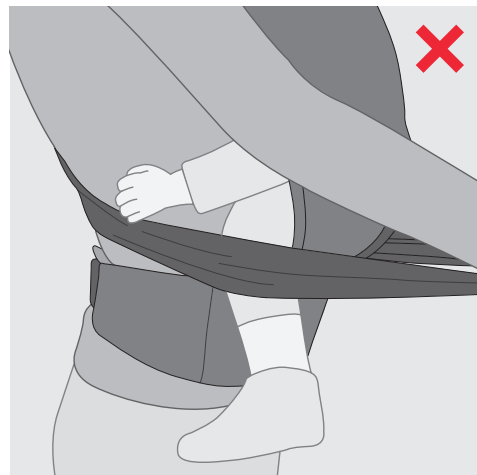

YEMA
BABYCARRIER

INDEX

| | | |
|--|---|----|
|  | Settings – Safety Loop for Hipbelt Buckle | 5 |
|  | Settings – Adjusting the Panel | 6 |
|  | Settings – Using the Headrest | 8 |
|  | Front Carry – Put the baby in | 11 |
|  | Front Carry – Take the baby out | 16 |
|  | Back Carry – Put the baby in | 17 |
|  | Back Carry – Take the baby out | 22 |
|  | Hip Carry – Put the baby in | 25 |
|  | Hip Carry – Take the baby out | 31 |

| Age | Size (length) | Recommended Panelwidth | Panel adjustment |
|-----------------------|---------------|------------------------|------------------|
| Newborn - 1month | 50 - 56 cm | 20 - 27 cm | 0 - 1 m |
| 1 -5 months | 56 - 62 cm | 27 - 32 cm | 1 m - 5 m |
| 5 - 12 month | 62 - 74 cm | 32 - 37 cm | 5 m - 12 m |
| 12 months - 18 months | 74 - 80 cm | 37 - 40 cm | 12 m - 18 m |
| > 18 months | > 80 cm | 40 - 42 cm | > 18 m |