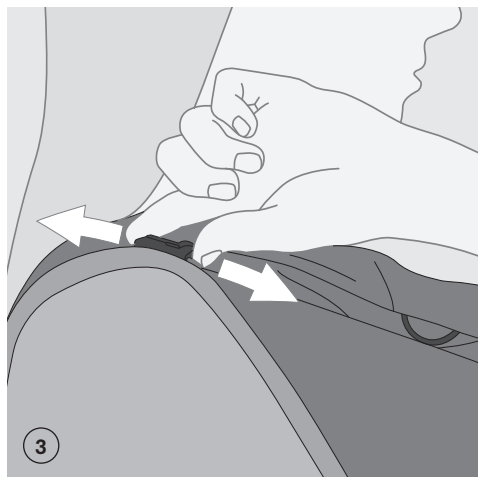

YEMA
BABYCARRIER

INDEX

| | | |
|--|---|----|
|  | Settings – Safety Loop for Hipbelt Buckle | 5 |
|  | Settings – Adjusting the Panel | 6 |
|  | Settings – Using the Headrest | 8 |
|  | Front Carry – Put the baby in | 11 |
|  | Front Carry – Take the baby out | 16 |
|  | Back Carry – Put the baby in | 17 |
|  | Back Carry – Take the baby out | 22 |
|  | Hip Carry – Put the baby in | 25 |
|  | Hip Carry – Take the baby out | 31 |

| Age | Size (length) | Recommended Panelwidth | Panel adjustment |
|-----------------------|---------------|------------------------|------------------|
| Newborn - 1month | 50 - 56 cm | 20 - 27 cm | 0 - 1 m |
| 1 -5 months | 56 - 62 cm | 27 - 32 cm | 1 m - 5 m |
| 5 - 12 month | 62 - 74 cm | 32 - 37 cm | 5 m - 12 m |
| 12 months - 18 months | 74 - 80 cm | 37 - 40 cm | 12 m - 18 m |
| > 18 months | > 80 cm | 40 - 42 cm | > 18 m |