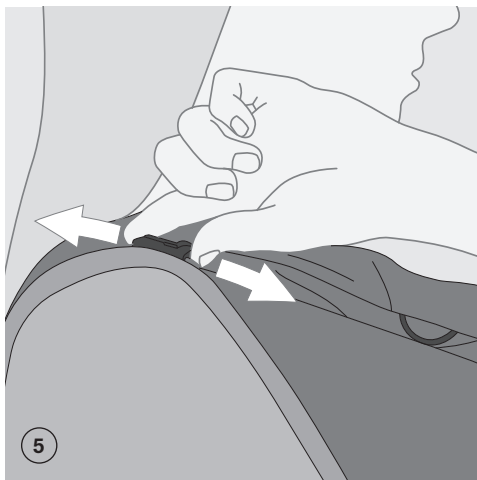

YEMA
BABYCARRIER

INDEX

| | | |
|--|---|----|
|  | Settings – Safety Loop for Hipbelt Buckle | 5 |
|  | Settings – Adjusting the Panel | 6 |
|  | Settings – Using the Headrest | 8 |
|  | Front Carry – Put the baby in | 11 |
|  | Front Carry – Take the baby out | 16 |
|  | Back Carry – Put the baby in | 17 |
|  | Back Carry – Take the baby out | 22 |
|  | Hip Carry – Put the baby in | 25 |
|  | Hip Carry – Take the baby out | 31 |

| Age | Size (length) | Recommended Panelwidth | Panel adjustment |
|-----------------------|---------------|------------------------|------------------|
| Newborn - 1month | 50 - 56 cm | 20 - 27 cm | 0 - 1 m |
| 1 -5 months | 56 - 62 cm | 27 - 32 cm | 1 m - 5 m |
| 5 - 12 month | 62 - 74 cm | 32 - 37 cm | 5 m - 12 m |
| 12 months - 18 months | 74 - 80 cm | 37 - 40 cm | 12 m - 18 m |
| > 18 months | > 80 cm | 40 - 42 cm | > 18 m |