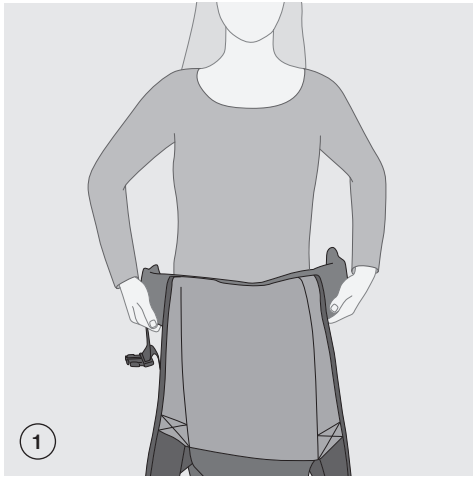

YEMA
BABYCARRIER

INDEX

| | | |
|--|---|----|
|  | Settings – Safety Loop for Hipbelt Buckle | 5 |
|  | Settings – Adjusting the Panel | 6 |
|  | Settings – Using the Headrest | 8 |
|  | Front Carry – Put the baby in | 11 |
|  | Front Carry – Take the baby out | 16 |
|  | Back Carry – Put the baby in | 17 |
|  | Back Carry – Take the baby out | 22 |
|  | Hip Carry – Put the baby in | 25 |
|  | Hip Carry – Take the baby out | 31 |

| Age | Size (length) | Recommended Panelwidth | Panel adjustment |
|-----------------------|---------------|------------------------|------------------|
| Newborn - 1month | 50 - 56 cm | 20 - 27 cm | 0 - 1 m |
| 1 -5 months | 56 - 62 cm | 27 - 32 cm | 1 m - 5 m |
| 5 - 12 month | 62 - 74 cm | 32 - 37 cm | 5 m - 12 m |
| 12 months - 18 months | 74 - 80 cm | 37 - 40 cm | 12 m - 18 m |
| > 18 months | > 80 cm | 40 - 42 cm | > 18 m |