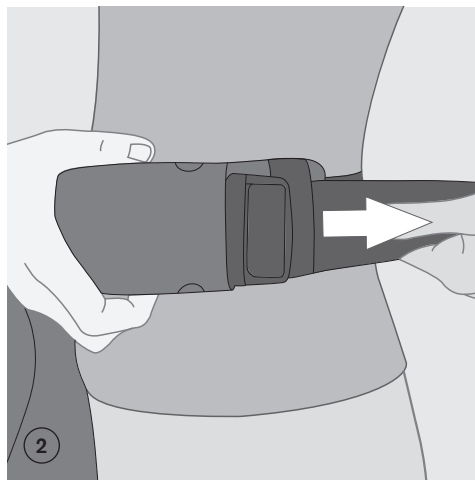

YEMA
BABYCARRIER

INDEX

| | | |
|--|---|----|
|  | Settings – Safety Loop for Hipbelt Buckle | 5 |
|  | Settings – Adjusting the Panel | 6 |
|  | Settings – Using the Headrest | 8 |
|  | Front Carry – Put the baby in | 11 |
|  | Front Carry – Take the baby out | 16 |
|  | Back Carry – Put the baby in | 17 |
|  | Back Carry – Take the baby out | 22 |
|  | Hip Carry – Put the baby in | 25 |
|  | Hip Carry – Take the baby out | 31 |

| Age | Size (length) | Recommended Panelwidth | Panel adjustment |
|-----------------------|---------------|------------------------|------------------|
| Newborn - 1month | 50 - 56 cm | 20 - 27 cm | 0 - 1 m |
| 1 -5 months | 56 - 62 cm | 27 - 32 cm | 1 m - 5 m |
| 5 - 12 month | 62 - 74 cm | 32 - 37 cm | 5 m - 12 m |
| 12 months - 18 months | 74 - 80 cm | 37 - 40 cm | 12 m - 18 m |
| > 18 months | > 80 cm | 40 - 42 cm | > 18 m |