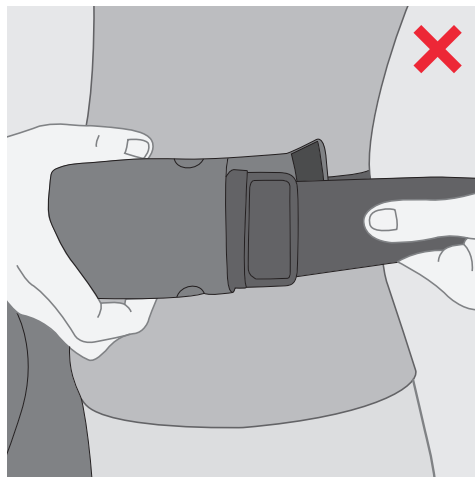

YEMA
BABYCARRIER

INDEX

| | | |
|--|---|----|
|  | Settings – Safety Loop for Hipbelt Buckle | 5 |
|  | Settings – Adjusting the Panel | 6 |
|  | Settings – Using the Headrest | 8 |
|  | Front Carry – Put the baby in | 11 |
|  | Front Carry – Take the baby out | 16 |
|  | Back Carry – Put the baby in | 17 |
|  | Back Carry – Take the baby out | 22 |
|  | Hip Carry – Put the baby in | 25 |
|  | Hip Carry – Take the baby out | 31 |