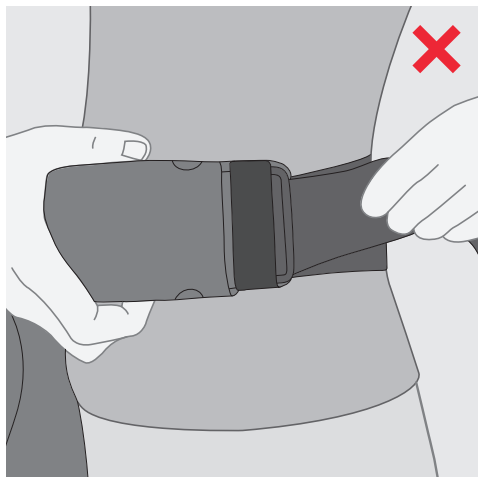

YEMA
BABYCARRIER

INDEX

| | | |
|--|---|----|
|  | Settings – Safety Loop for Hipbelt Buckle | 5 |
|  | Settings – Adjusting the Panel | 6 |
|  | Settings – Using the Headrest | 8 |
|  | Front Carry – Put the baby in | 11 |
|  | Front Carry – Take the baby out | 16 |
|  | Back Carry – Put the baby in | 17 |
|  | Back Carry – Take the baby out | 22 |
|  | Hip Carry – Put the baby in | 25 |
|  | Hip Carry – Take the baby out | 31 |