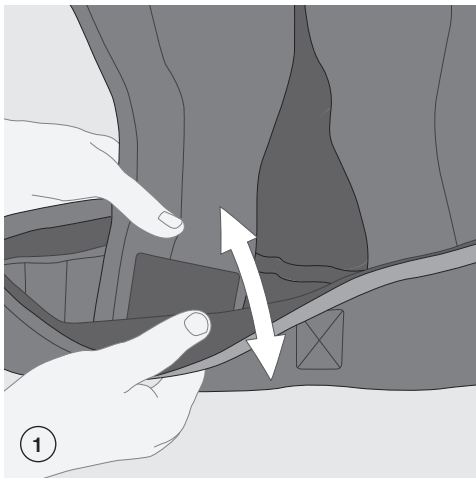

YEMA
BABYCARRIER

INDEX

| | | |
|--|---|----|
|  | Settings – Safety Loop for Hipbelt Buckle | 5 |
|  | Settings – Adjusting the Panel | 6 |
|  | Settings – Using the Headrest | 8 |
|  | Front Carry – Put the baby in | 11 |
|  | Front Carry – Take the baby out | 16 |
|  | Back Carry – Put the baby in | 17 |
|  | Back Carry – Take the baby out | 22 |
|  | Hip Carry – Put the baby in | 25 |
|  | Hip Carry – Take the baby out | 31 |

| Age | Size (length) | Recommended Panelwidth | Panel adjustment |
|-----------------------|---------------|------------------------|------------------|
| Newborn - 1month | 50 - 56 cm | 20 - 27 cm | 0 - 1 m |
| 1 -5 months | 56 - 62 cm | 27 - 32 cm | 1 m - 5 m |
| 5 - 12 month | 62 - 74 cm | 32 - 37 cm | 5 m - 12 m |
| 12 months - 18 months | 74 - 80 cm | 37 - 40 cm | 12 m - 18 m |
| > 18 months | > 80 cm | 40 - 42 cm | > 18 m |