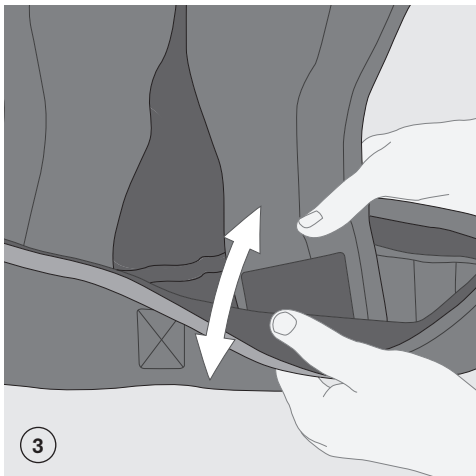

YEMA
BABYCARRIER

INDEX

| | | |
|--|---|----|
|  | Settings – Safety Loop for Hipbelt Buckle | 5 |
|  | Settings – Adjusting the Panel | 6 |
|  | Settings – Using the Headrest | 8 |
|  | Front Carry – Put the baby in | 11 |
|  | Front Carry – Take the baby out | 16 |
|  | Back Carry – Put the baby in | 17 |
|  | Back Carry – Take the baby out | 22 |
|  | Hip Carry – Put the baby in | 25 |
|  | Hip Carry – Take the baby out | 31 |

| Age | Size (length) | Recommended Panelwidth | Panel adjustment |
|-----------------------|---------------|------------------------|------------------|
| Newborn - 1month | 50 - 56 cm | 20 - 27 cm | 0 - 1 m |
| 1 -5 months | 56 - 62 cm | 27 - 32 cm | 1 m - 5 m |
| 5 - 12 month | 62 - 74 cm | 32 - 37 cm | 5 m - 12 m |
| 12 months - 18 months | 74 - 80 cm | 37 - 40 cm | 12 m - 18 m |
| > 18 months | > 80 cm | 40 - 42 cm | > 18 m |